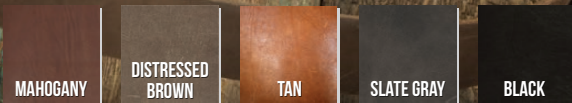

**WE'VE GOT  
YOUR PROMO  
IN THE BAG**

**LEATHER COLOR OPTIONS**

**WHO**

- Employees
- Travelers
- Fashion Lovers

**WHERE**

- Parties
- Fashion Events
- Offices

**WHY**

- Memorable Gifts
- Unique in Industry
- Premium Quality

**TRAVERSE**

Product	10	25	50	100	250
<b>SAWYER:</b> Purse With Inside Pocket	\$130.65	\$129.82	\$129.32	\$128.82	\$128.32

Setup Charge: \$90.00 per die for standard imprint shown. Repeat Setup Charge: \$45.00.  
Standard Production Time: 10 Business Days (add 2 days for proof)