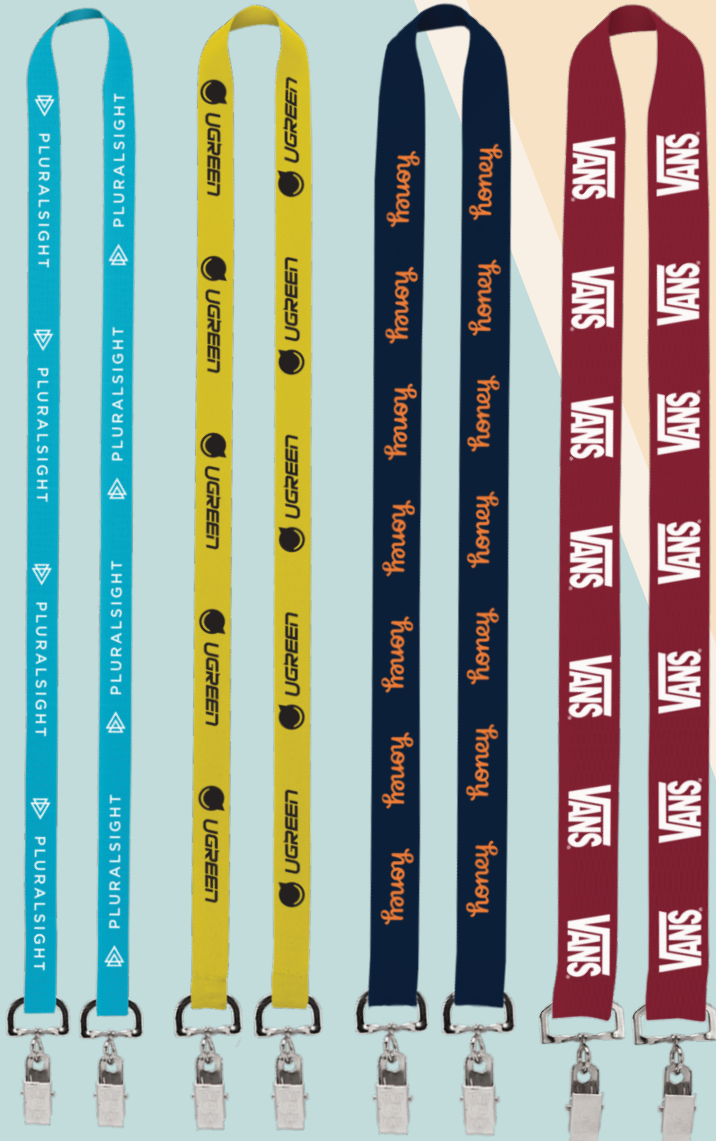

IMPORTRUSH

1/2"

ILRP12SM2-IMA1

5/8"

ILRP58SM2-IMA1

3/4"

ILRP34SM2-IMA1

1"

ILRP10SM2-IMA1

DOUBLE-ENDED SCREEN PRINTED LANYARD

**CHOOSE YOUR
ATTACHMENT**
(NO ADDITIONAL COST)

**ADDITIONAL
ATTACHMENTS**

IPXX SLIDE RELEASE BUCKLE
IPH9 BACK OF NECK BREAK AWAY

(ADDS 1 ADDITIONAL PRODUCTION DAY)

+\$0.08

+\$0.07

**SEWN & CRIMPED
OPTIONS AVAILABLE**
(NO ADDITIONAL COST)

PMS LANYARD COLORS

WH	286	553	1665	MAG
CG8	289	3115	YW	202
BK	267	3005	348	186

DOUBLE-ENDED SCREEN PRINTED LANYARDS 500 | 1,000 | 2,500 | 5,000 | 10,000 +

1/2" SEWN/CRIMPED (ILRP12SM2 / ILRP12MST2)	\$1.13	\$1.03	\$0.98	\$0.93	\$0.88
5/8" SEWN/CRIMPED (ILRP58SM2 / ILRP58MST2)	\$1.20	\$1.10	\$1.05	\$1.00	\$0.95
3/4" SEWN/CRIMPED (ILRP34SM2 / ILRP34MST2)	\$1.25	\$1.15	\$1.10	\$1.05	\$1.00
1" SEWN/CRIMPED (ILRP10SM2 / ILRP10MST2)	\$1.35	\$1.25	\$1.20	\$1.15	\$1.10