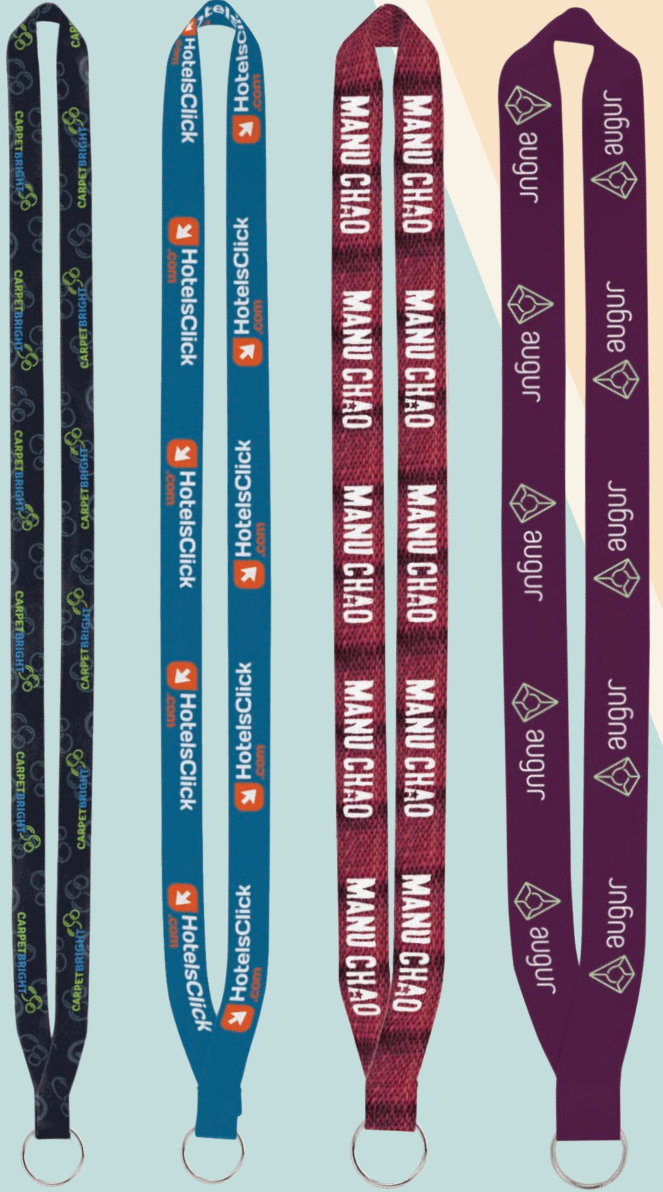

# IMPORTRUSH

**1/2"** ILRS12SM-IMR2  
**5/8"** ILRS58SM-IMR2  
**3/4"** ILRS34SM-IMR2  
**1"** ILRS10SM-IMR2

## DYE-SUBLIMATED LANYARD