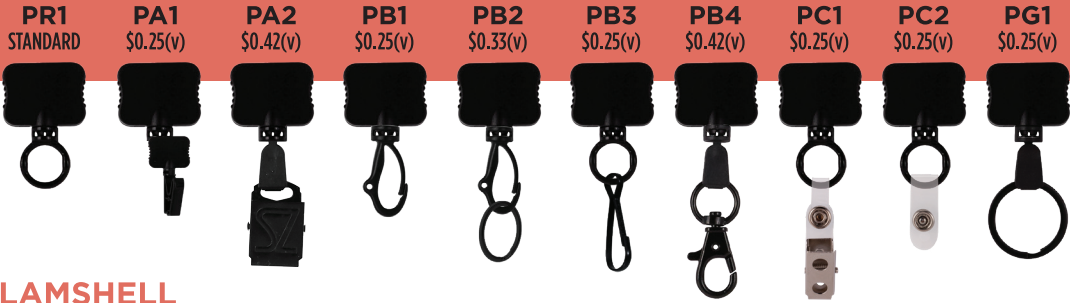

LANYARD ATTACHMENTS

CLAMSHELL

CRIMPED / SEWN

X-CLAMSHELL

CONVENIENCE RELEASE

SLIDE RELEASE