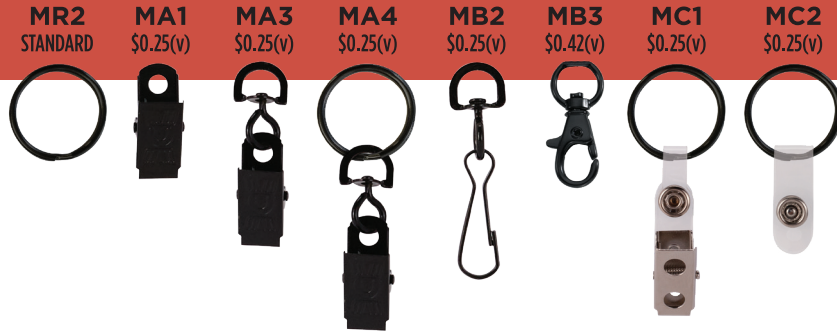

LANYARD ATTACHMENTS

CLAMSHELL

CRIMPED / SEWN

X-CLAMSHELL

CONVENIENCE RELEASE

SLIDE RELEASE