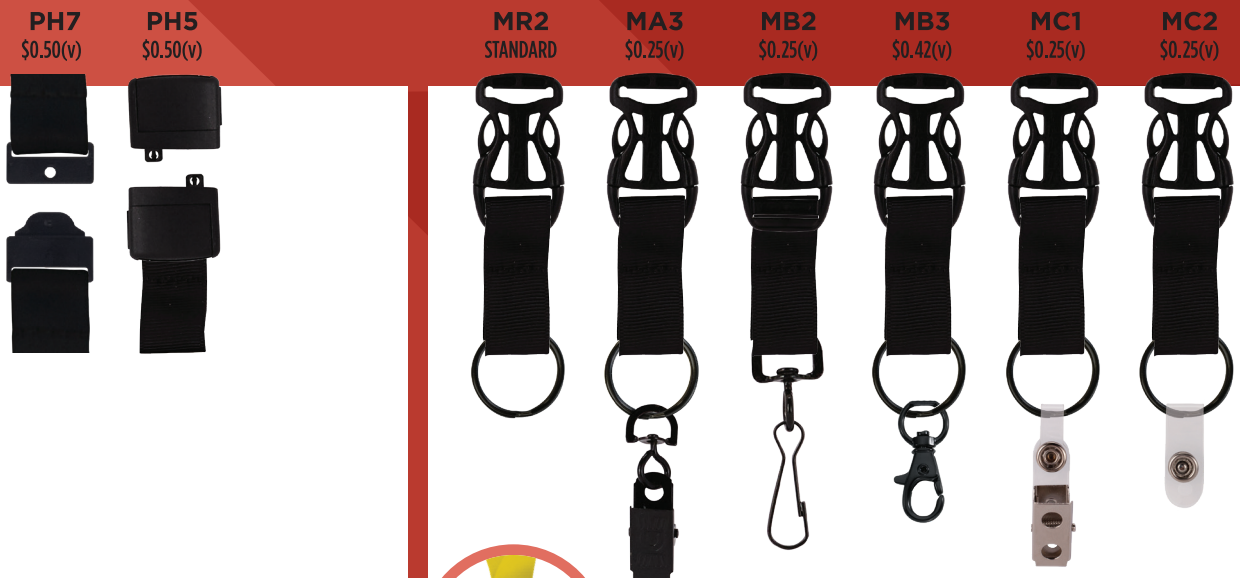

LANYARD ATTACHMENTS

CLAMSHELL

CRIMPED / SEWN

X-CLAMSHELL

CONVENIENCE RELEASE

SLIDE RELEASE