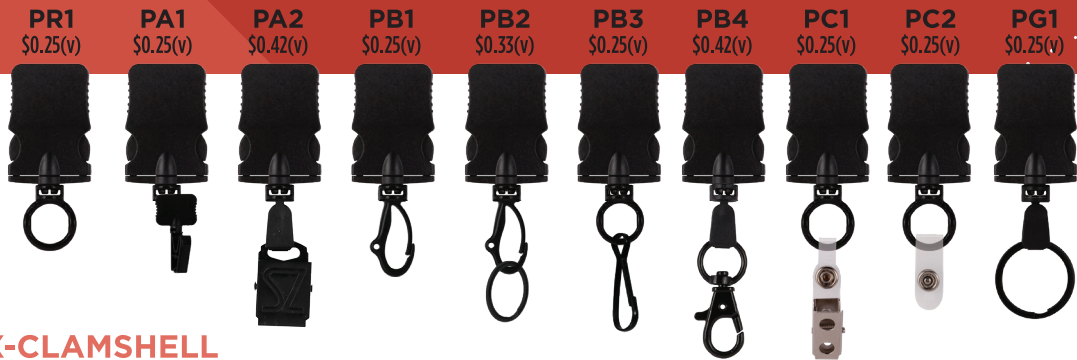

LANYARD ATTACHMENTS

CLAMSHELL

CRIMPED / SEWN

X-CLAMSHELL

CONVENIENCE RELEASE

SLIDE RELEASE