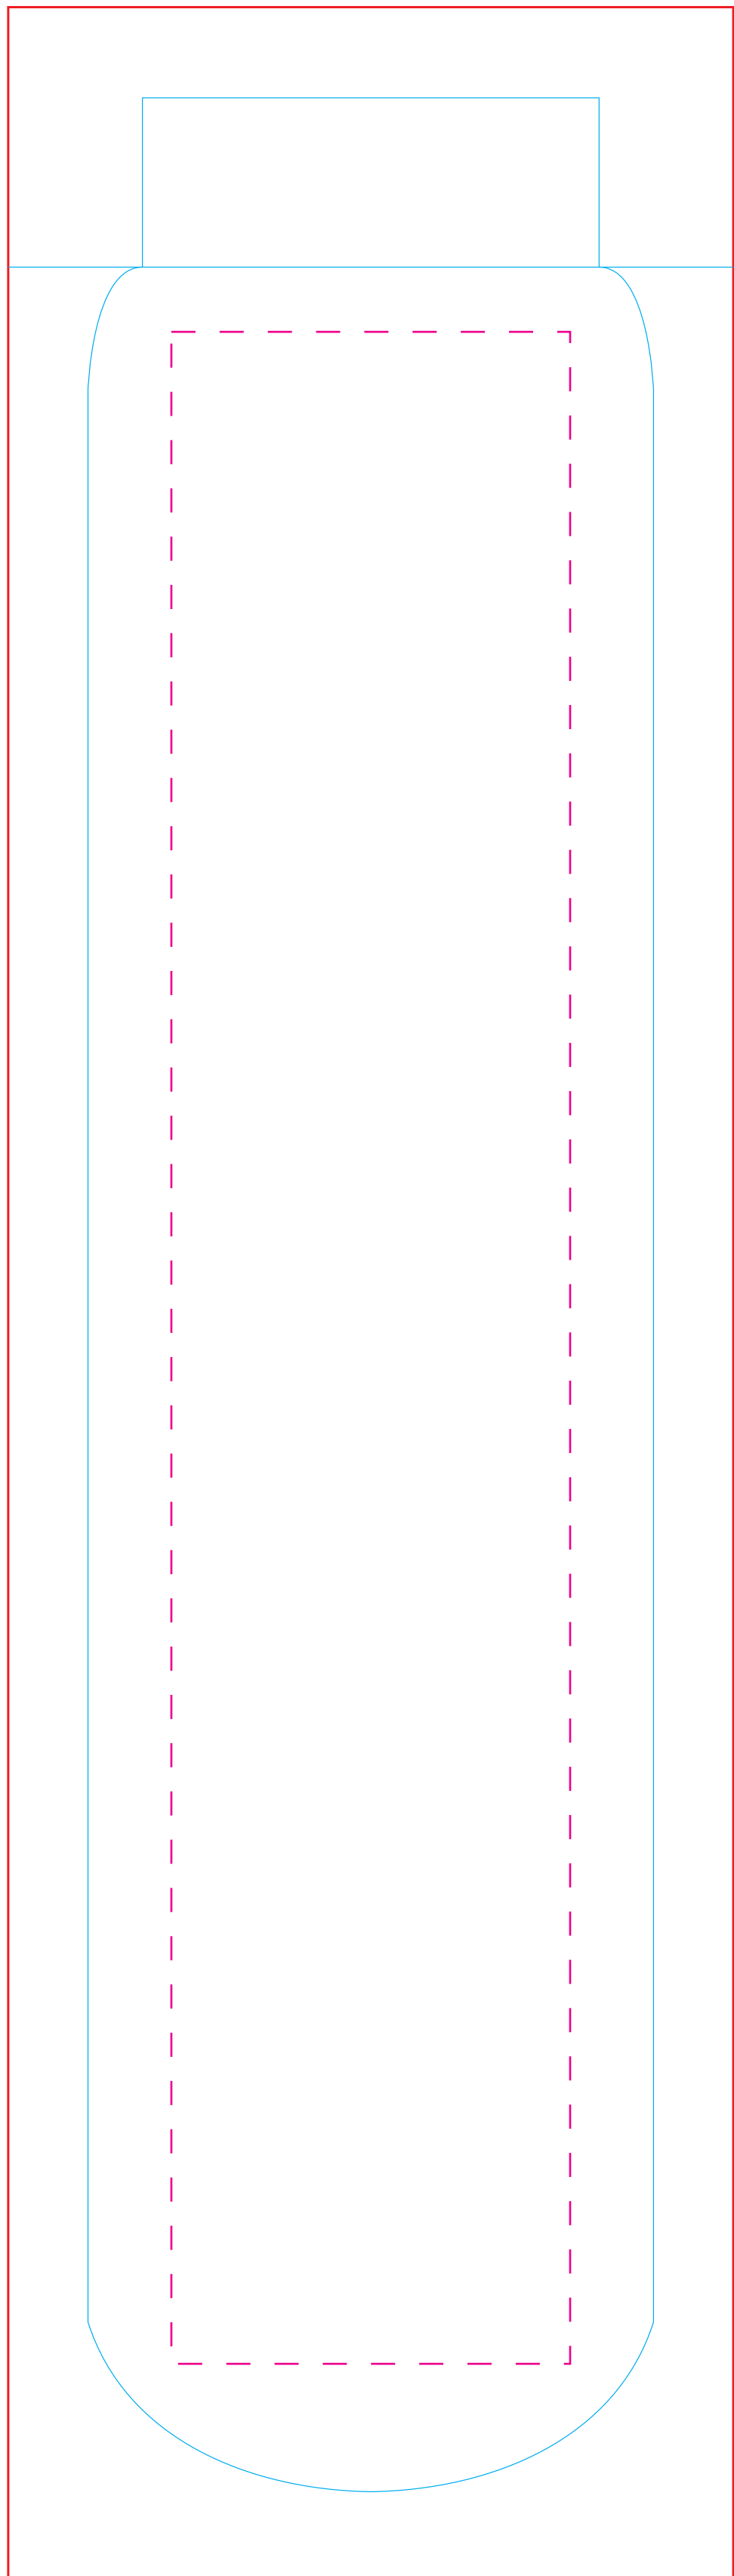

## Dye-Sublimated Socks

---

Bleed Area background color/pattern: IT IS SO LARGE BECAUSE MATERIAL SHRINKS A LOT

Size: 17" h x 3.5" w

Imprint area: FOR LOGOS & TEXT

### BACK

### FRONT