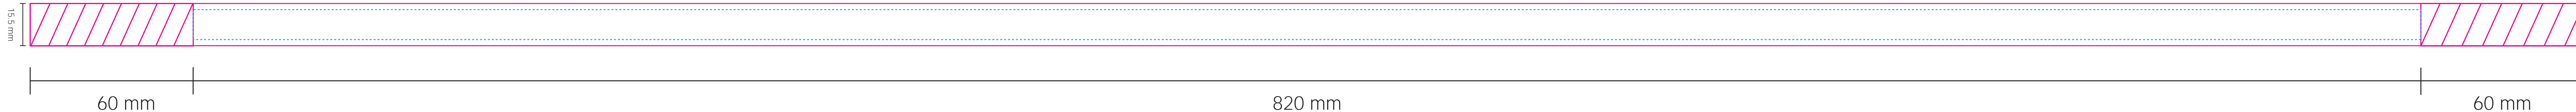

ILRP58MST2

5/8" Crimped Double Ended Polyester Lanyard

[Imprint - H: 11 mm x W: 820 mm]

Original Logo