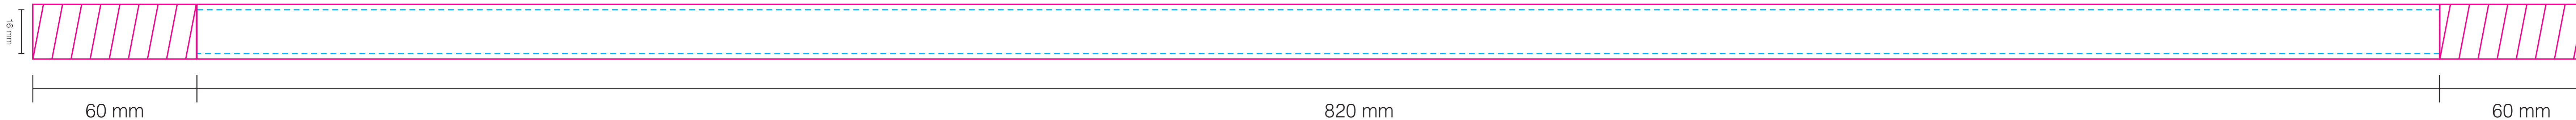

ILRS34SM2

3/4" Double Ended Sewn Dye-Sub Lanyard

[Imprint - H: 16 mm x W: 820 mm]

Original Logo