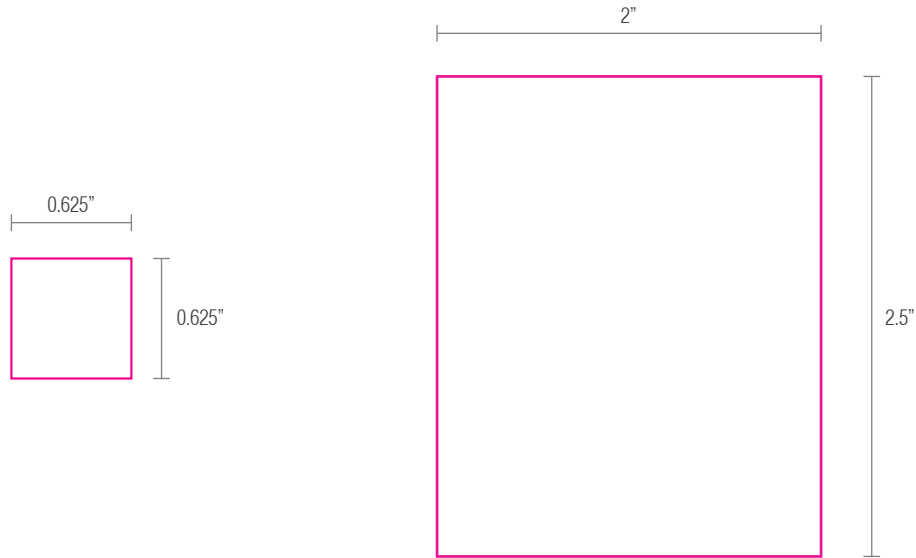

[ Imprint Area: Dice: 0.625" W x 0.625" H, Optional Muslin Bag: 2" W x 2.5" H ]

**Please Note:**

Not all artwork will be usable on these products. Your logo needs to be Vector, 100% black, have a minimum line width of 1.25 points and a minimum text height of 6 points or approximately 1/16 of an inch.