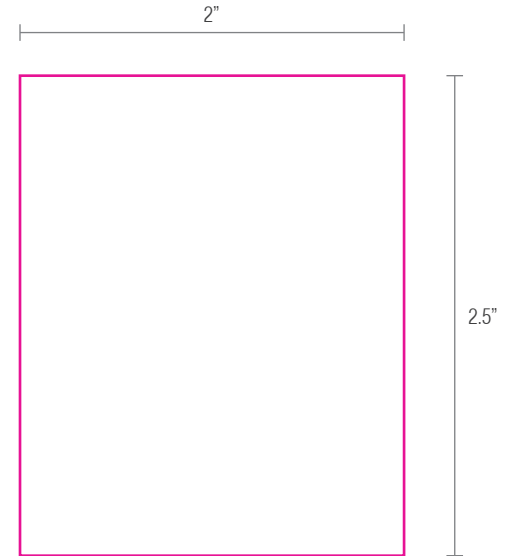

[ Imprint Area: Python Dinner Dice: 0.625" W x 0.625" H, Kilner Trivet: 3" W x 3" H ]

**Please Note:**

Not all artwork will be usable on these products. Your logo needs to be Vector, 100% black, have a minimum line width of 1.25 points and a minimum text height of 6 points or approximately 1/16 of an inch.

\*Optional one color imprint available on the back of muslin bag