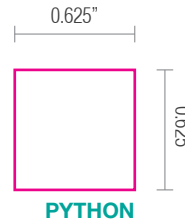

[ Imprint Area: Python Dinner Dice: 0.625" W x 0.625" H, Kilner Trivet: 3" W x 3" H ]

**Please Note:**

Not all artwork will be usable on these products. Your logo needs to be Vector, 100% black, have a minimum line width of 1.25 points and a minimum text height of 6 points or approximately 1/16 of an inch.