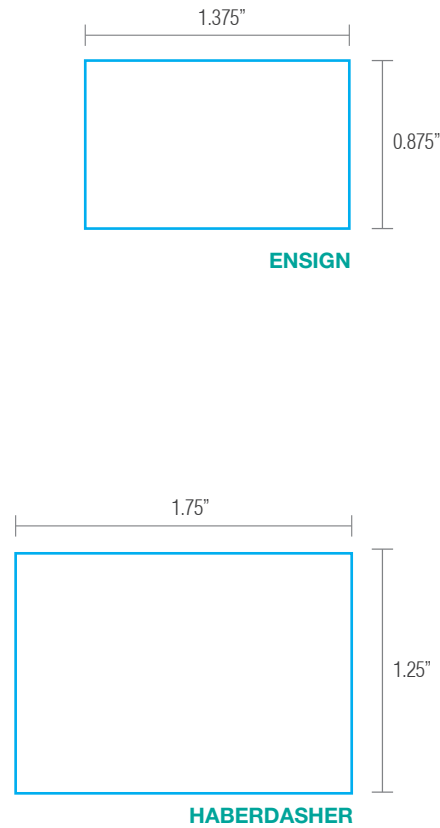

ITEMS INCLUDED: HABERDASHER - BEANIE, ENSIGN - LEATHER CUFF BRACELET, NCSTU8 - 8 OZ. GLASS TUMBLER CANDLE & ZGSWB914 - WOODEN GIFT BOX

Imprint area: BOX - 4" X 4", HABERDASHER - 1.75" W x 1.25" H, ENSIGN - 1.375" W x 0.875" H, NCSTU8 - 1.875" W x 1.25" H

Please Note:

Not all artwork will be usable on these products. Your logo needs to be Vector, 100% black, have a minimum line width of 1.25 points and a minimum text height of 6 points or approximately 1/16 of an inch.