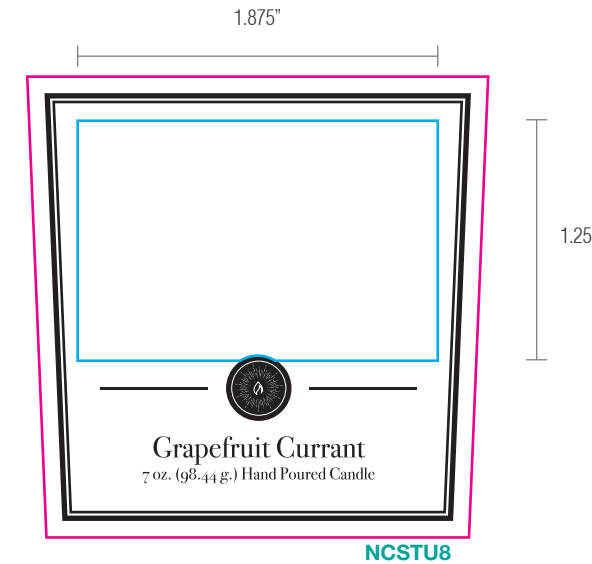

ITEMS INCLUDED: HABERDASHER - BEANIE, ENSIGN - LEATHER CUFF BRACELET, NCSTU8 - 8 OZ. GLASS TUMBLER CANDLE & ZGSWB914 - WOODEN GIFT BOX

Imprint area: BOX - 4" X 4", HABERDASHER - 1.75" W x 1.25" H, ENSIGN - 1.375" W x 0.875" H, NCSTU8 - 1.875" W x 1.25" H

Please Note:

Not all artwork will be usable on these products. Your logo needs to be Vector, 100% black, have a minimum line width of 1.25 points and a minimum text height of 6 points or approximately 1/16 of an inch.