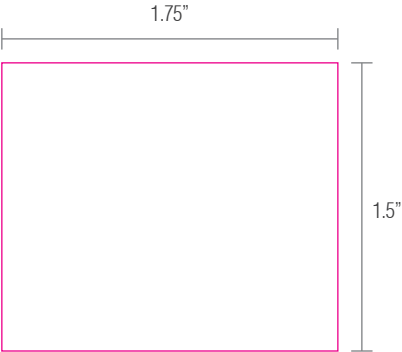

TMALTSTER BOTTLE OPENER