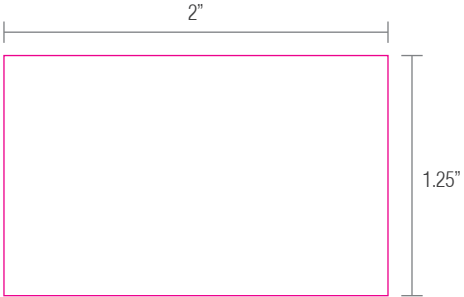

TCURRIER | TMALTSTER SLEEVE