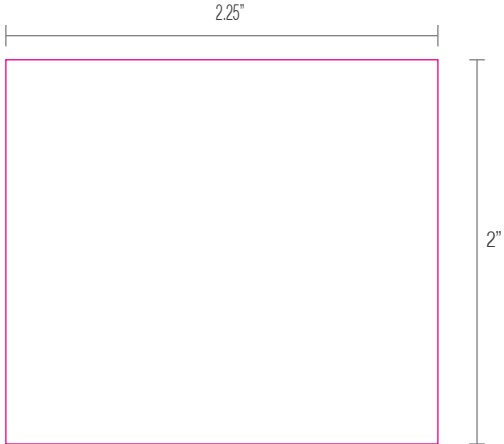

THOOPER | TJOURNEYMAN