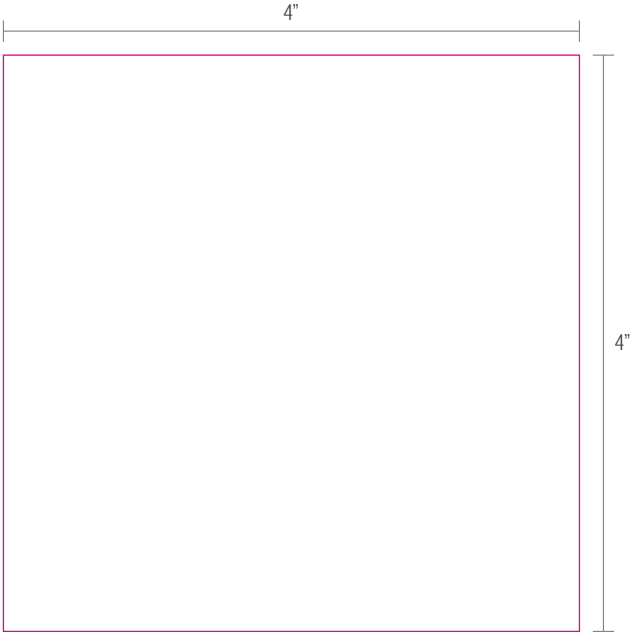

Please Note:

Not all artwork will be usable on these products. Your logo needs to be Vector, 100% black, have a minimum line width of 0.25 points and a minimum text height of 6 points or approximately 1/16 of an inch.