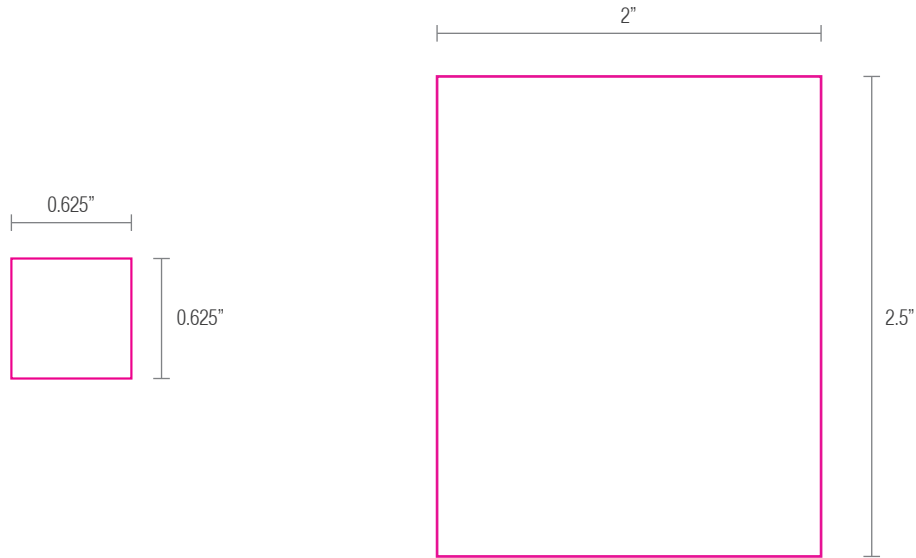

[Imprint Area: Dice: 0.625" W x 0.625" H, Optional Muslin Bag: 2" W x 2.5" H]

Please Note:

Not all artwork will be usable on these products. Your logo needs to be Vector, 100% black, have a minimum line width of 1.25 points and a minimum text height of 6 points or approximately 1/16 of an inch.

*Optional one color imprint available on the back of muslin bag