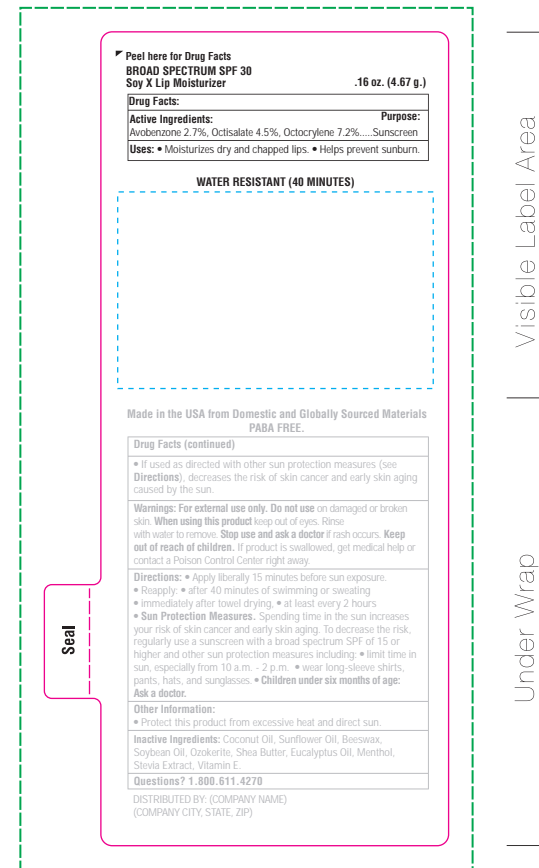

MENTHOL

*Our templates may and will change at any time. The proof mockup received after order is placed with the art showing on the item is an approximation and is not exactly to scale. See art at 100% scale."