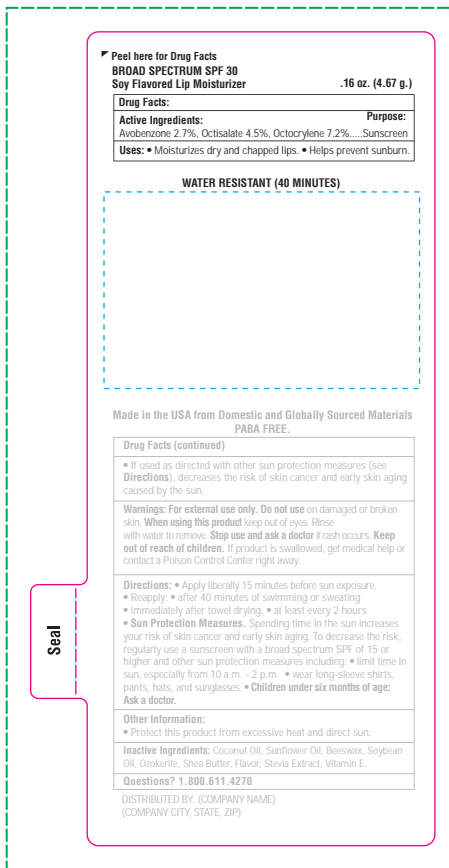

ZLBSBT SPF 30 Soy Lip Balm in Black Tube

Print File // Actual size

Please Note: All colors of ingredients and item names can be changed to match imprints but will be black standard.

Bleed Area (background color/pattern) needs to be 1/8" outside outline

Label size is the actual outline

Standard Imprint area 1/8" inside the outline

Minimum Art Requirements

MINIMUM LINE SIZE

Digital Print .2 pt | MIN LINE WIDTH .25 pt | MIN LINE GAP

MINIMUM TEXT SIZE

FLAVORED

*Our templates may and will change at any time. The proof mockup received after order is placed with the art showing on the item is an approximation and is not exactly to scale. See art at 100% scale."