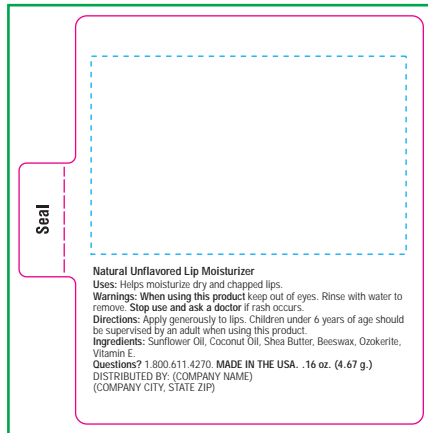

ZLBXWT-LAN

Natural Lip Moisturizer With Lanyard

Print File // Actual size

Please Note: All colors of ingredients and item names can be changed to match imprints but will be black standard.

Bleed Area (background color/pattern) needs to be 1/8" outside outline

Label size is the actual cutline

Standard Imprint area 1/8" inside the cutline

UNFLAVORED

FLAVORED

MENTHOL