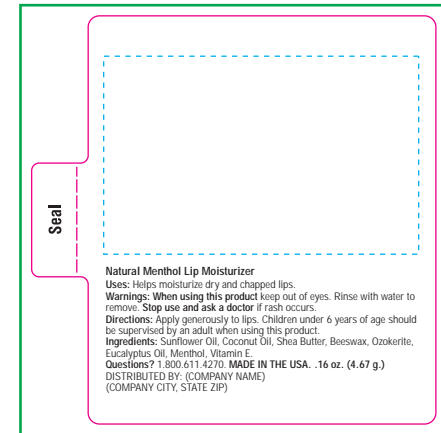

ZLBXWT-LAN

Natural Lip Moisturizer With Lanyard

Print File // Actual size

Please Note: All colors of ingredients and item names can be changed to match imprints but will be black standard.

Bleed Area (background color/pattern) needs to be 1/8" outside outline

Label size is the actual cutline

Standard Imprint area 1/8" inside the cutline

UNFLAVORED

FLAVORED

MENTHOL