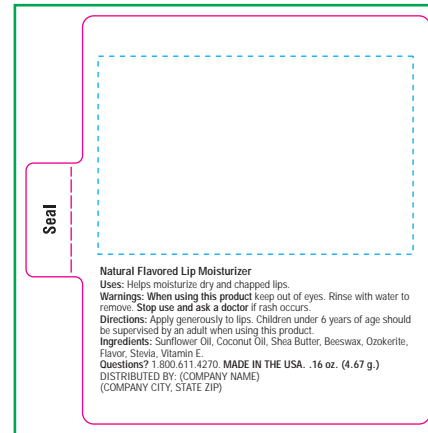

ZLBXWT-LAN

Natural Lip Moisturizer With Lanyard

Print File // Actual size

Please Note: All colors of ingredients and item names can be changed to match imprints but will be black standard.

Bleed Area (background color/pattern) needs to be 1/8" outside outline

Label size is the actual cutline

Standard Imprint area 1/8" inside the cutline

UNFLAVORED

FLAVORED

MENTHOL